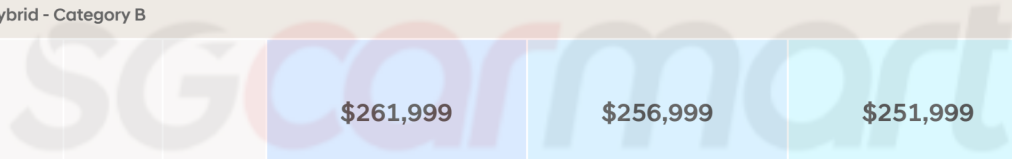

Hyundai Retail Price List

Effective from 19 March - 29 March 2026

Model	Variant	Engine Capacity	VES Banding / Fuel Consumption	List Price	VES Surcharge / (Rebate)	Trade-In Rebate	In-House Finance Rebate	In-House Insurance Rebate	3-BIDS Guaranteed Cat A COE Rebate - \$106,000 Cat B COE Rebate - \$112,000	4-BIDS Non-Guaranteed Cat A COE Rebate - \$100,000 Cat B COE Rebate - \$106,000	6-BIDS Non-Guaranteed Cat A COE Rebate - \$92,000 Cat B COE Rebate - \$98,000
Hybrid - Category A											
 AVANTE Hybrid	S	1,580 cc	B 4.7 L/100km	\$236,999	N/A	(\$45,000)	(\$3,000)	(\$2,000)	\$186,999	\$181,999	\$176,999
	Elite	1,580 cc	B 4.7 L/100km	\$242,999					\$192,999	\$187,999	\$182,999
 KONA Hybrid	S	1,580 cc	B 4.7 L/100km	\$240,999					\$190,999	\$185,999	\$180,999
	Elite	1,580 cc	B 4.7 L/100km	\$250,999					\$200,999	\$195,999	\$190,999
Hybrid - Category B											
 TUCSON Hybrid	N-Line	1,598 cc	C1 6.6 L/100km	\$314,499	\$7,500	(\$55,000)	(\$3,000)	(\$2,000)	\$261,999	\$256,999	\$251,999
 SANTA FE Hybrid	Standard	1,598 cc	C1 6.9 L/100km	\$310,499					\$257,999	\$252,999	\$247,999
	Calligraphy	1,598 cc	C1 6.9 L/100km	\$330,499					\$277,999	\$272,999	\$267,999
	Calligraphy (6-Seater)	1,598 cc	C1 6.9 L/100km	\$332,499					\$279,999	\$274,999	\$269,999